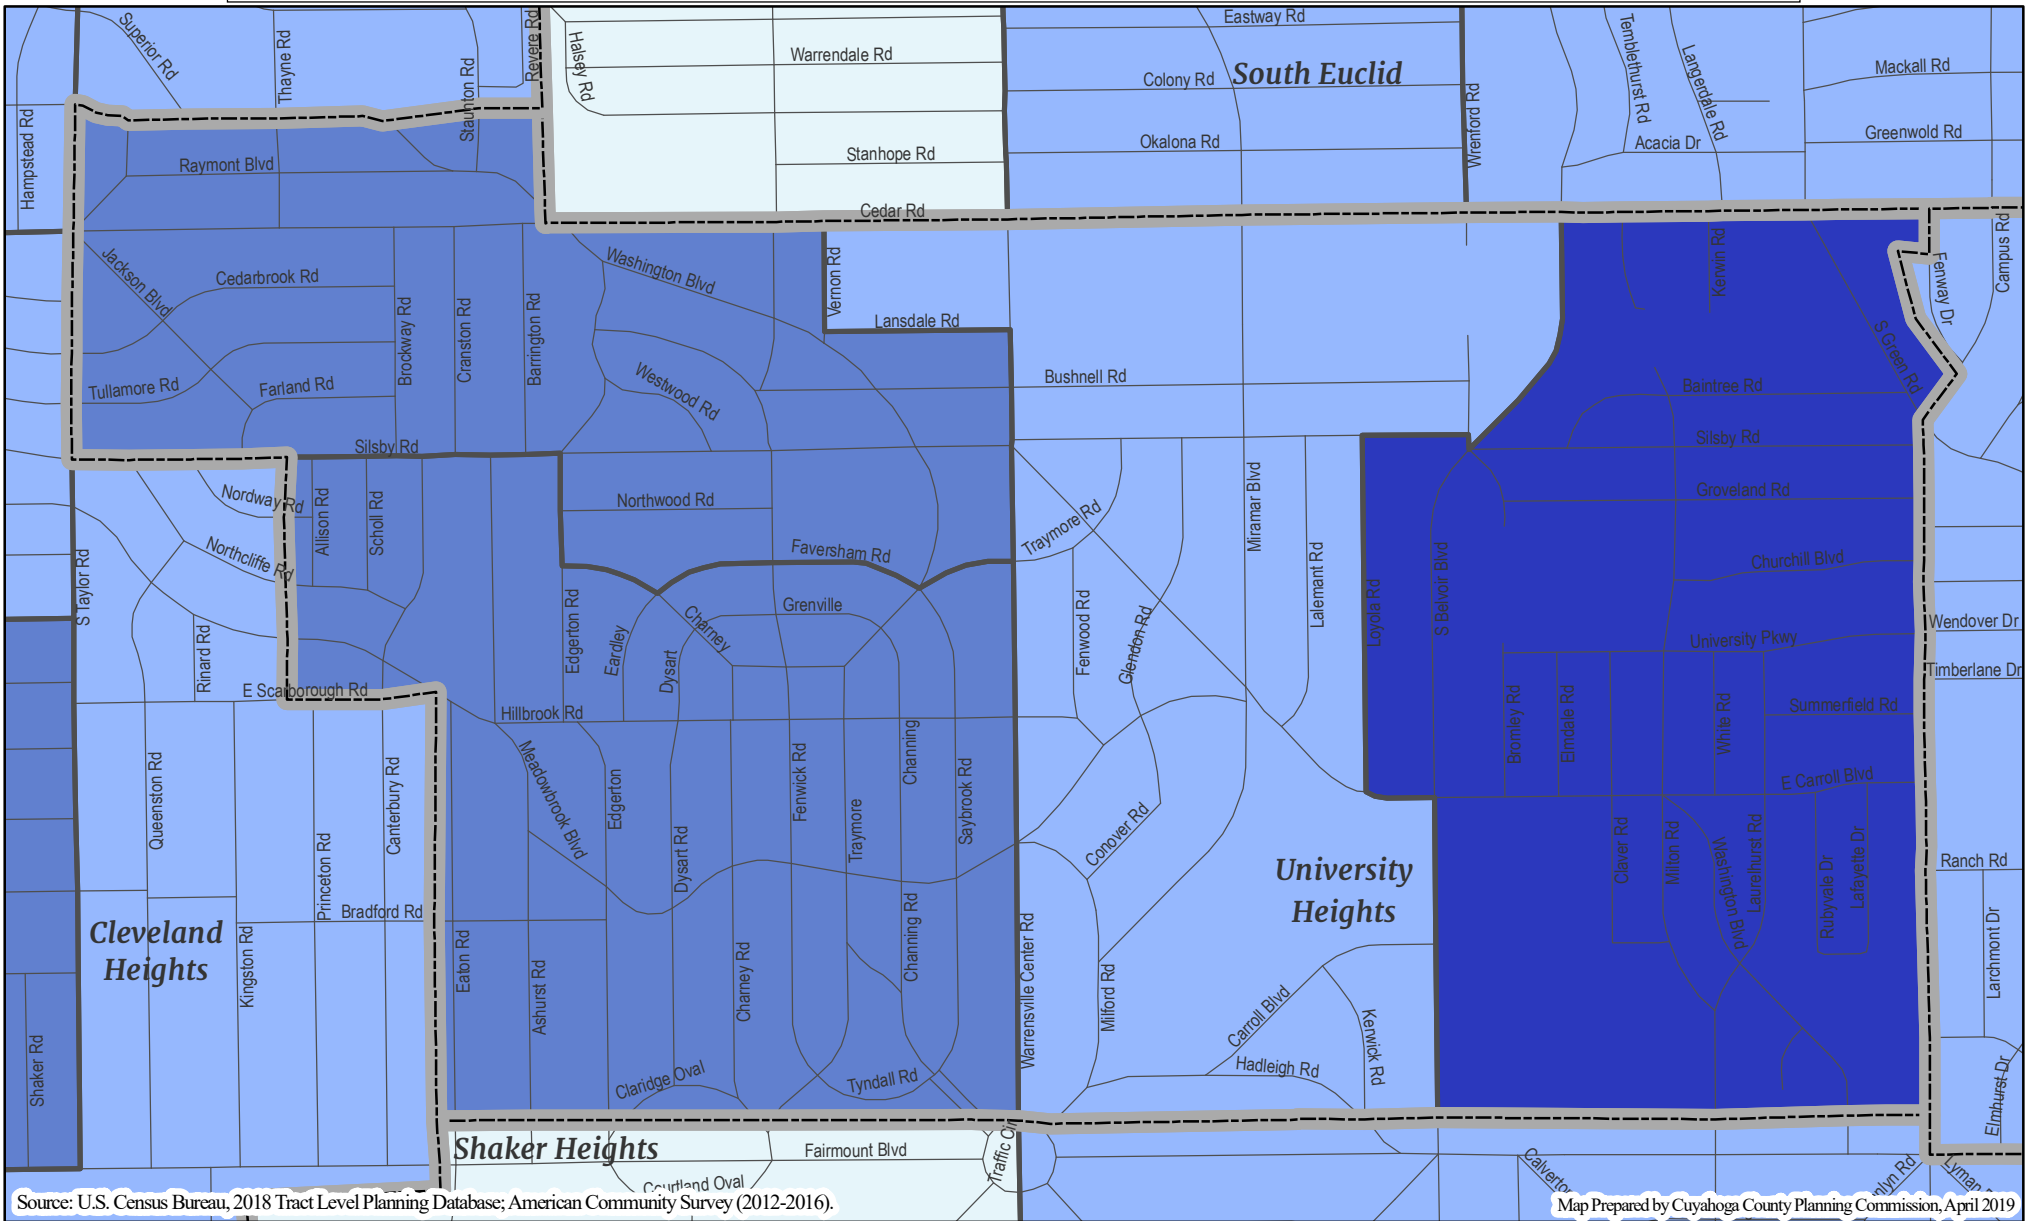

Percent Population Age 5 and Under ■ 23% - 12.1% ■ 12% - 8.1% ■ 8% - 4.1% ■ 4% - 0.1%

2020 Census Complete Count - Cuyahoga County City of University Heights, Ohio

For more outreach maps visit: <http://www.countyplanning.us/2020census/>