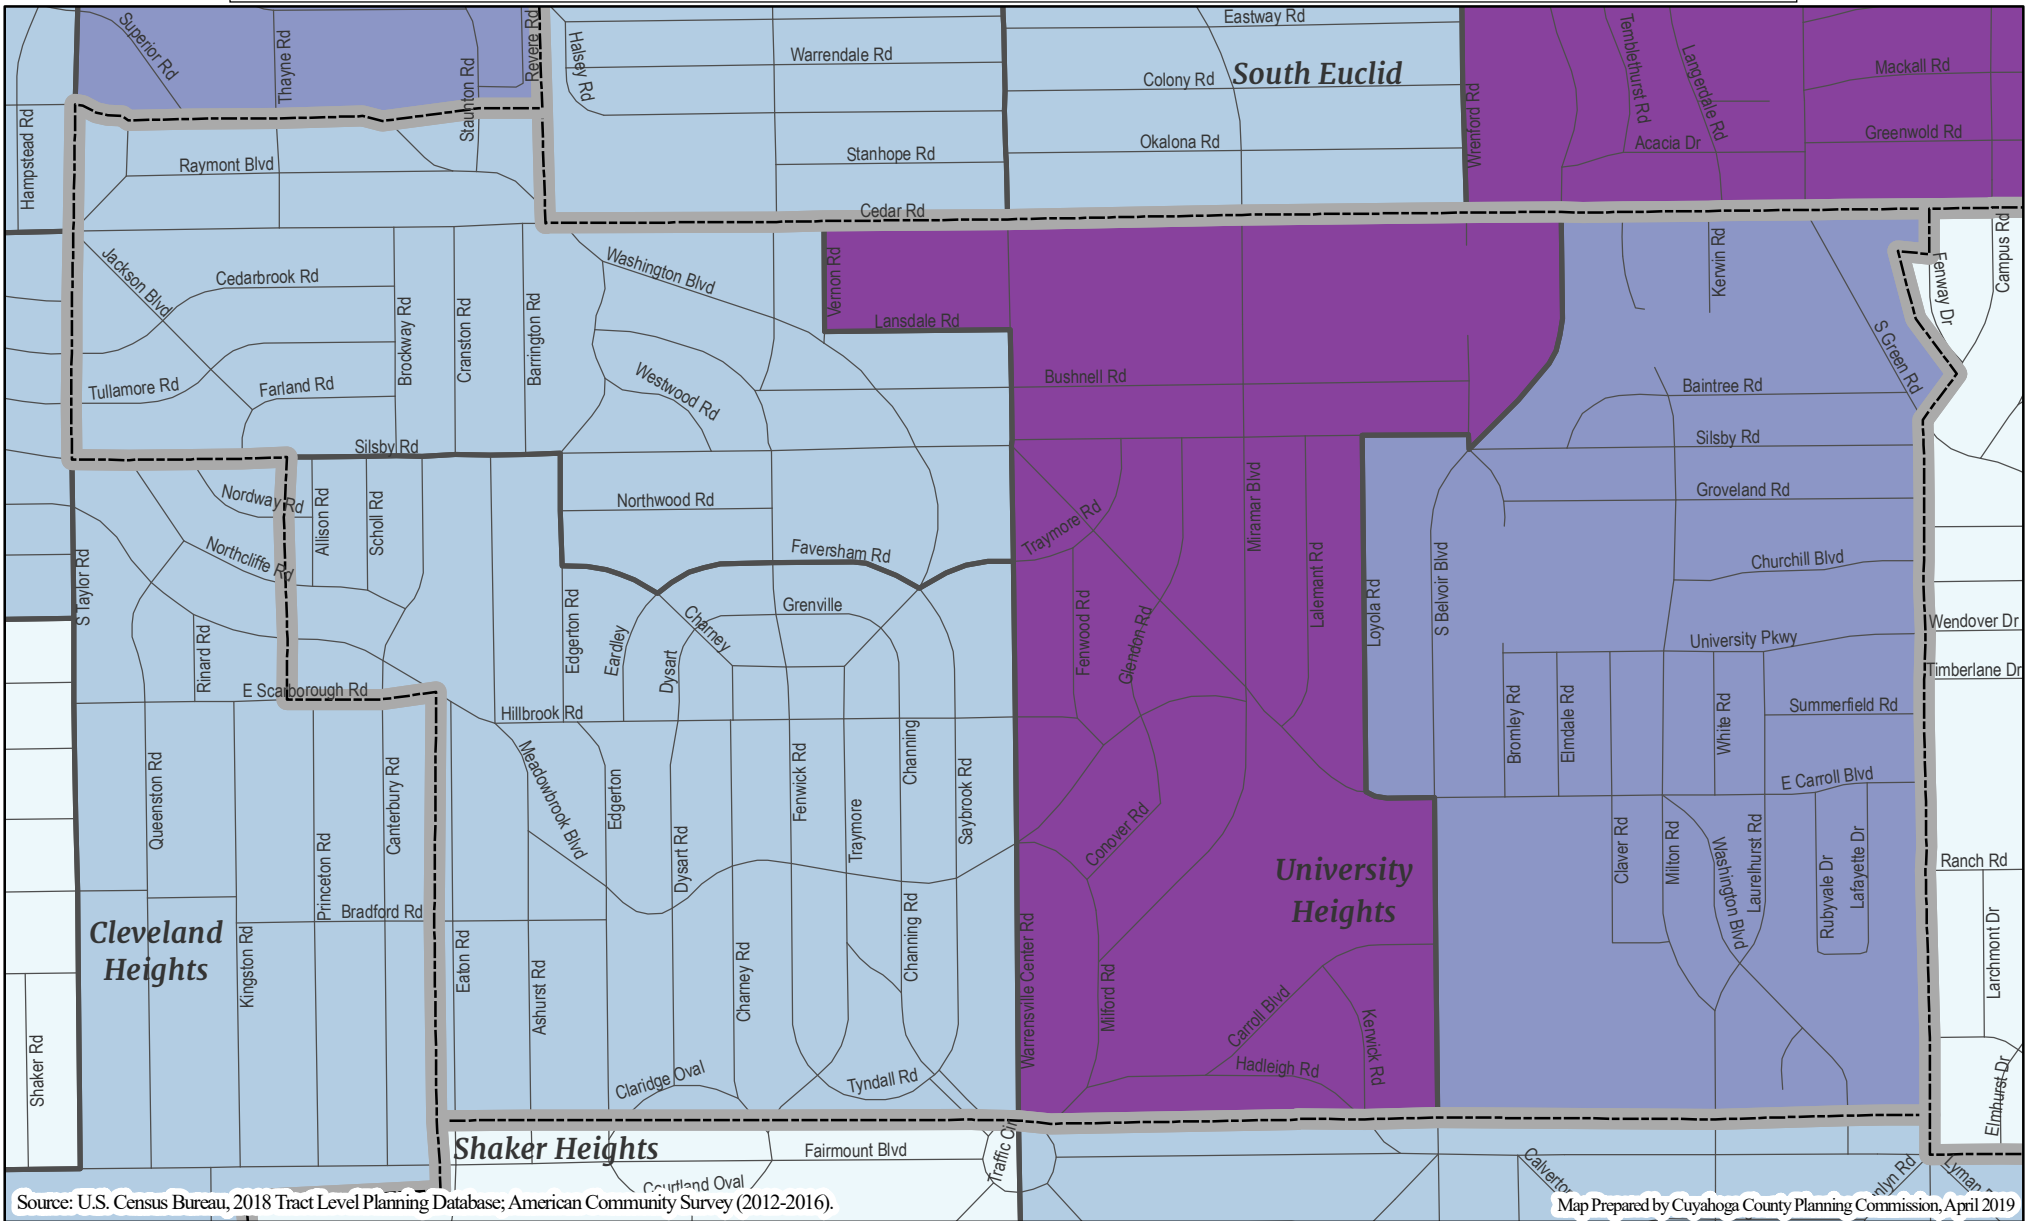

Low Response Score ■ 30.1 - 42.5 ■ 25.1 - 30.0 ■ 20.1 - 25.0 ■ 15.1 - 20.0 ■ 5.7 - 15.0

Source: U.S. Census Bureau, 2018 Tract Level Planning Database; American Community Survey (2012-2016).

Map Prepared by Cuyahoga County Planning Commission, May 2019

2020 Census Complete Count - Cuyahoga County

City of University Heights, Ohio

For more outreach maps visit: <http://www.countyplanning.us/2020census/>

Percent Renter Households ■ 100% - 75.1% ■ 75% - 50.1% ■ 50% - 25.1% ■ 25% - 0%

2020 Census Complete Count - Cuyahoga County

City of University Heights, Ohio

For more outreach maps visit: <http://www.countyplanning.us/2020census/>

Percent Population Ages 18 To 24 ■ 76.9% - 30.1% ■ 30% - 10.1% ■ 10% - 5.1% ■ 5% - 0.6

Source: U.S. Census Bureau, 2018 Tract Level Planning Database; American Community Survey (2012-2016).

Map Prepared by Cuyahoga County Planning Commission, April 2019

2020 Census Complete Count - Cuyahoga County