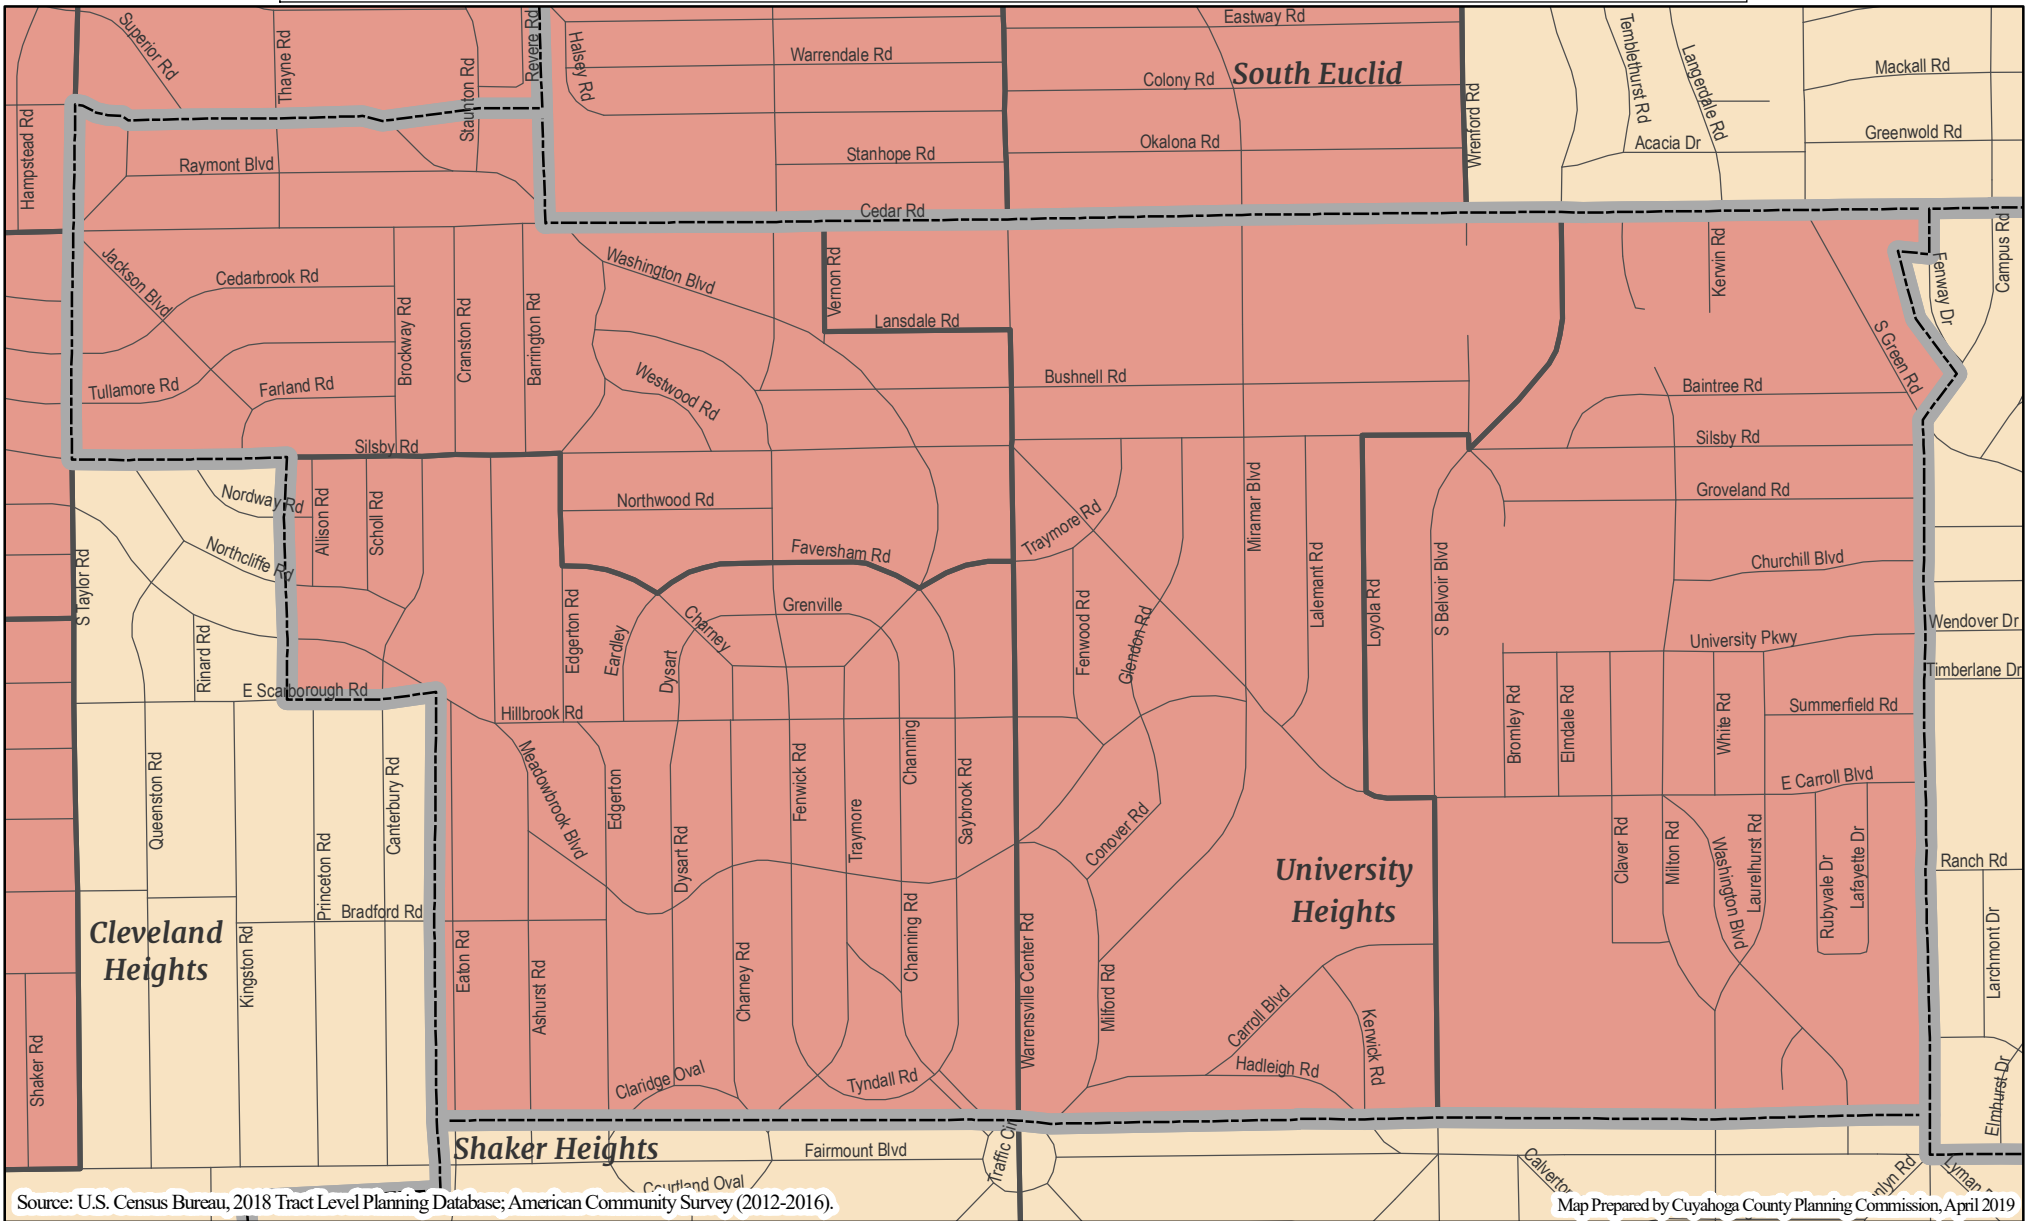

Low Response Score ■ 30.1 - 42.5 ■ 25.1 - 30.0 ■ 20.1 - 25.0 ■ 15.1 - 20.0 ■ 5.7 - 15.0

Source: U.S. Census Bureau, 2018 Tract Level Planning Database; American Community Survey (2012-2016).

Map Prepared by Cuyahoga County Planning Commission, May 2019

2020 Census Complete Count - Cuyahoga County

City of University Heights, Ohio

For more outreach maps visit: <http://www.countyplanning.us/2020census/>

Percent Renter Households ■ 100% - 75.1% ■ 75% - 50.1% ■ 50% - 25.1% ■ 25% - 0%

Source: U.S. Census Bureau, 2018 Tract Level Planning Database; American Community Survey (2012-2016).

Map Prepared by Cuyahoga County Planning Commission, April 2019

2020 Census Complete Count - Cuyahoga County

Percent African-American ■ 100% - 75.1% ■ 75% - 50.1% ■ 50% - 25.1% ■ 25% - 0%

Source: U.S. Census Bureau, 2018 Tract Level Planning Database; American Community Survey (2012-2016).

Map Prepared by Cuyahoga County Planning Commission, April 2019