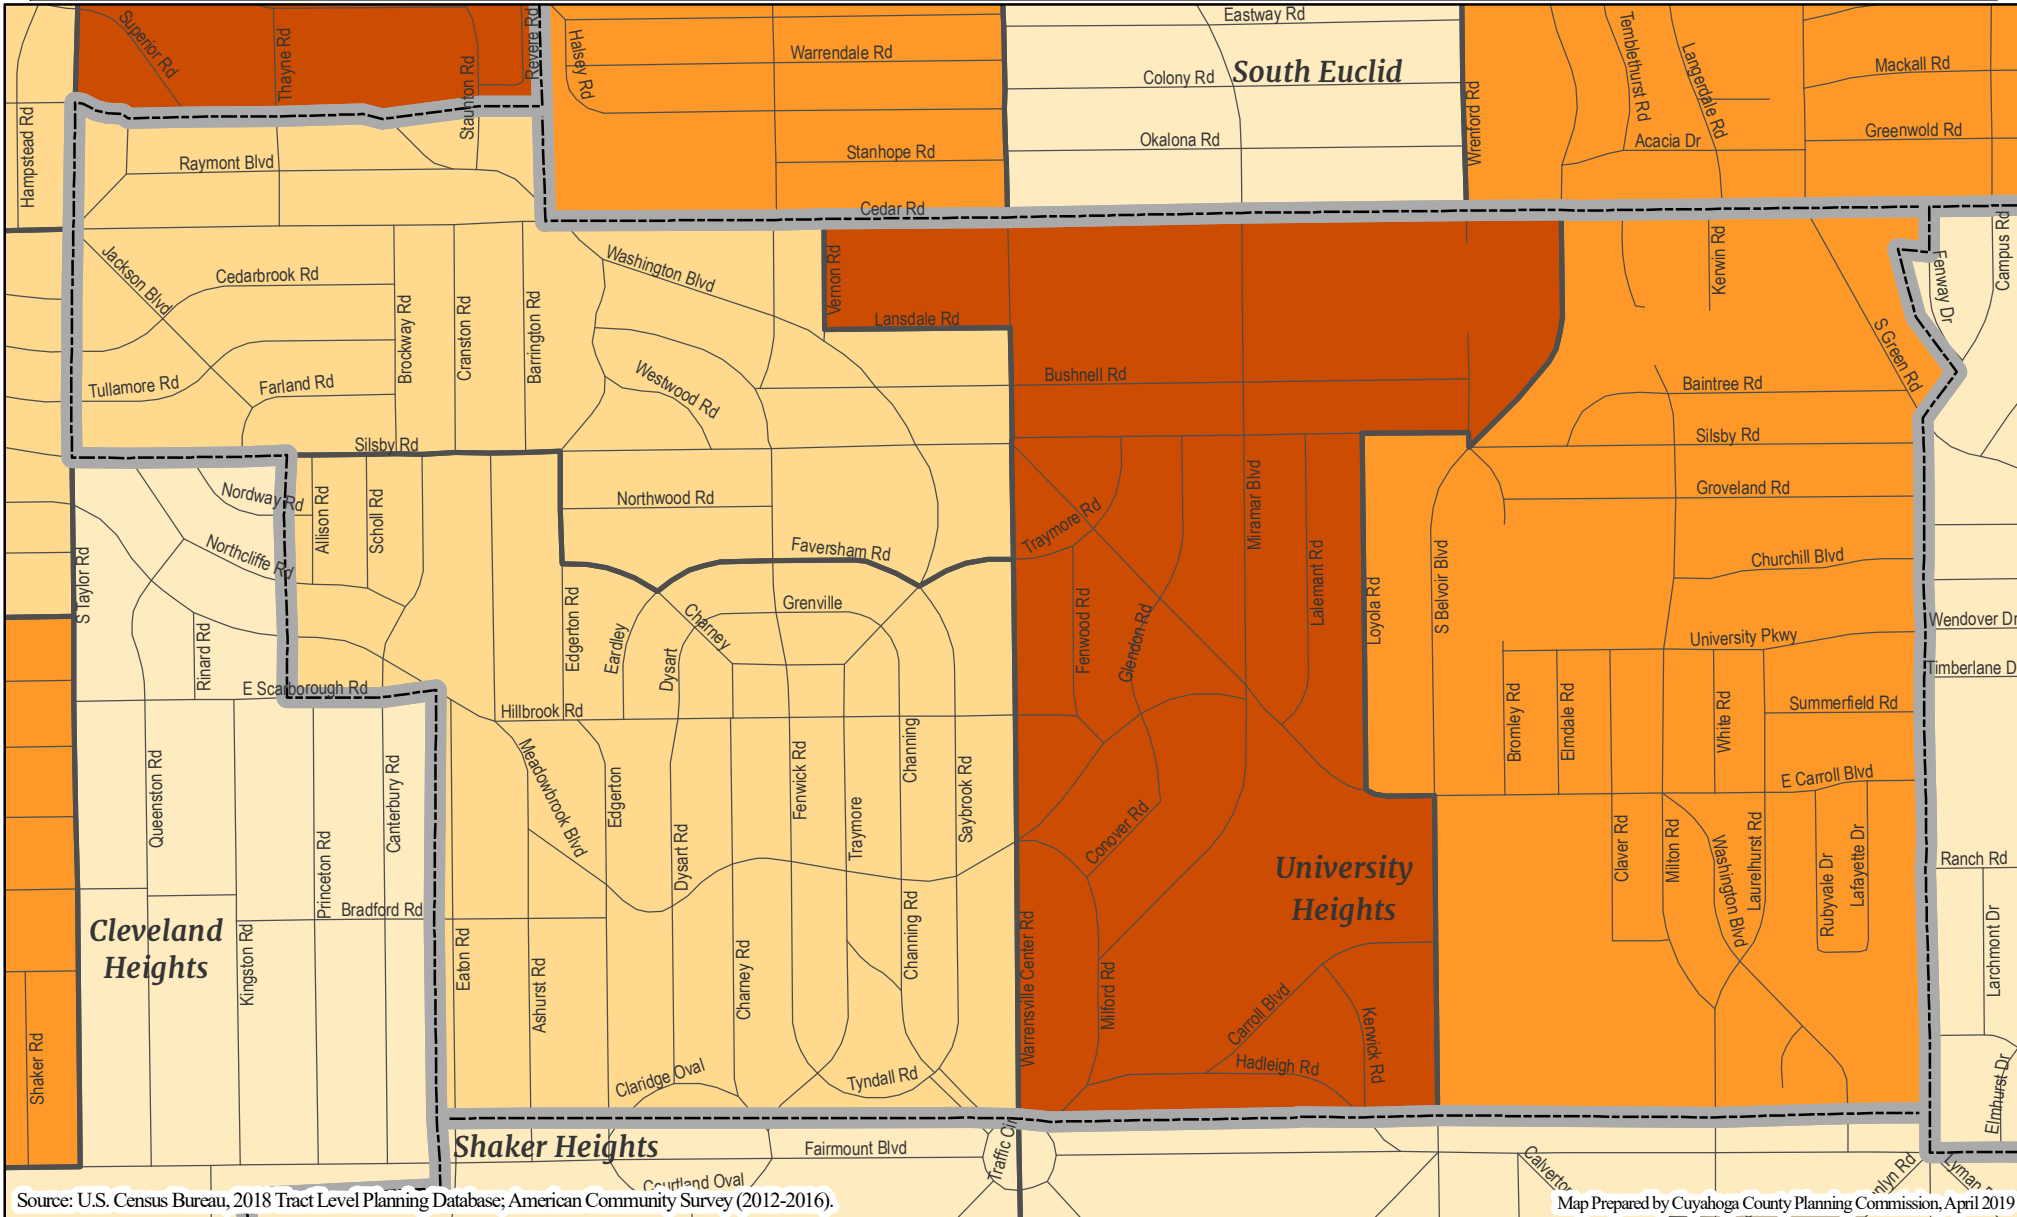

Percent Population With Different Housing Unit One Year Ago ■ 67.3% - 20.1% ■ 20% - 15.1% ■ 15% - 10.1% ■ 10% - 2.2%

Source: U.S. Census Bureau, 2018 Tract Level Planning Database; American Community Survey (2012-2016).

Map Prepared by Cuyahoga County Planning Commission, April 2019

2020 Census Complete Count - Cuyahoga County

City of University Heights, Ohio

For more outreach maps visit: <http://www.countyplanning.us/2020census/>