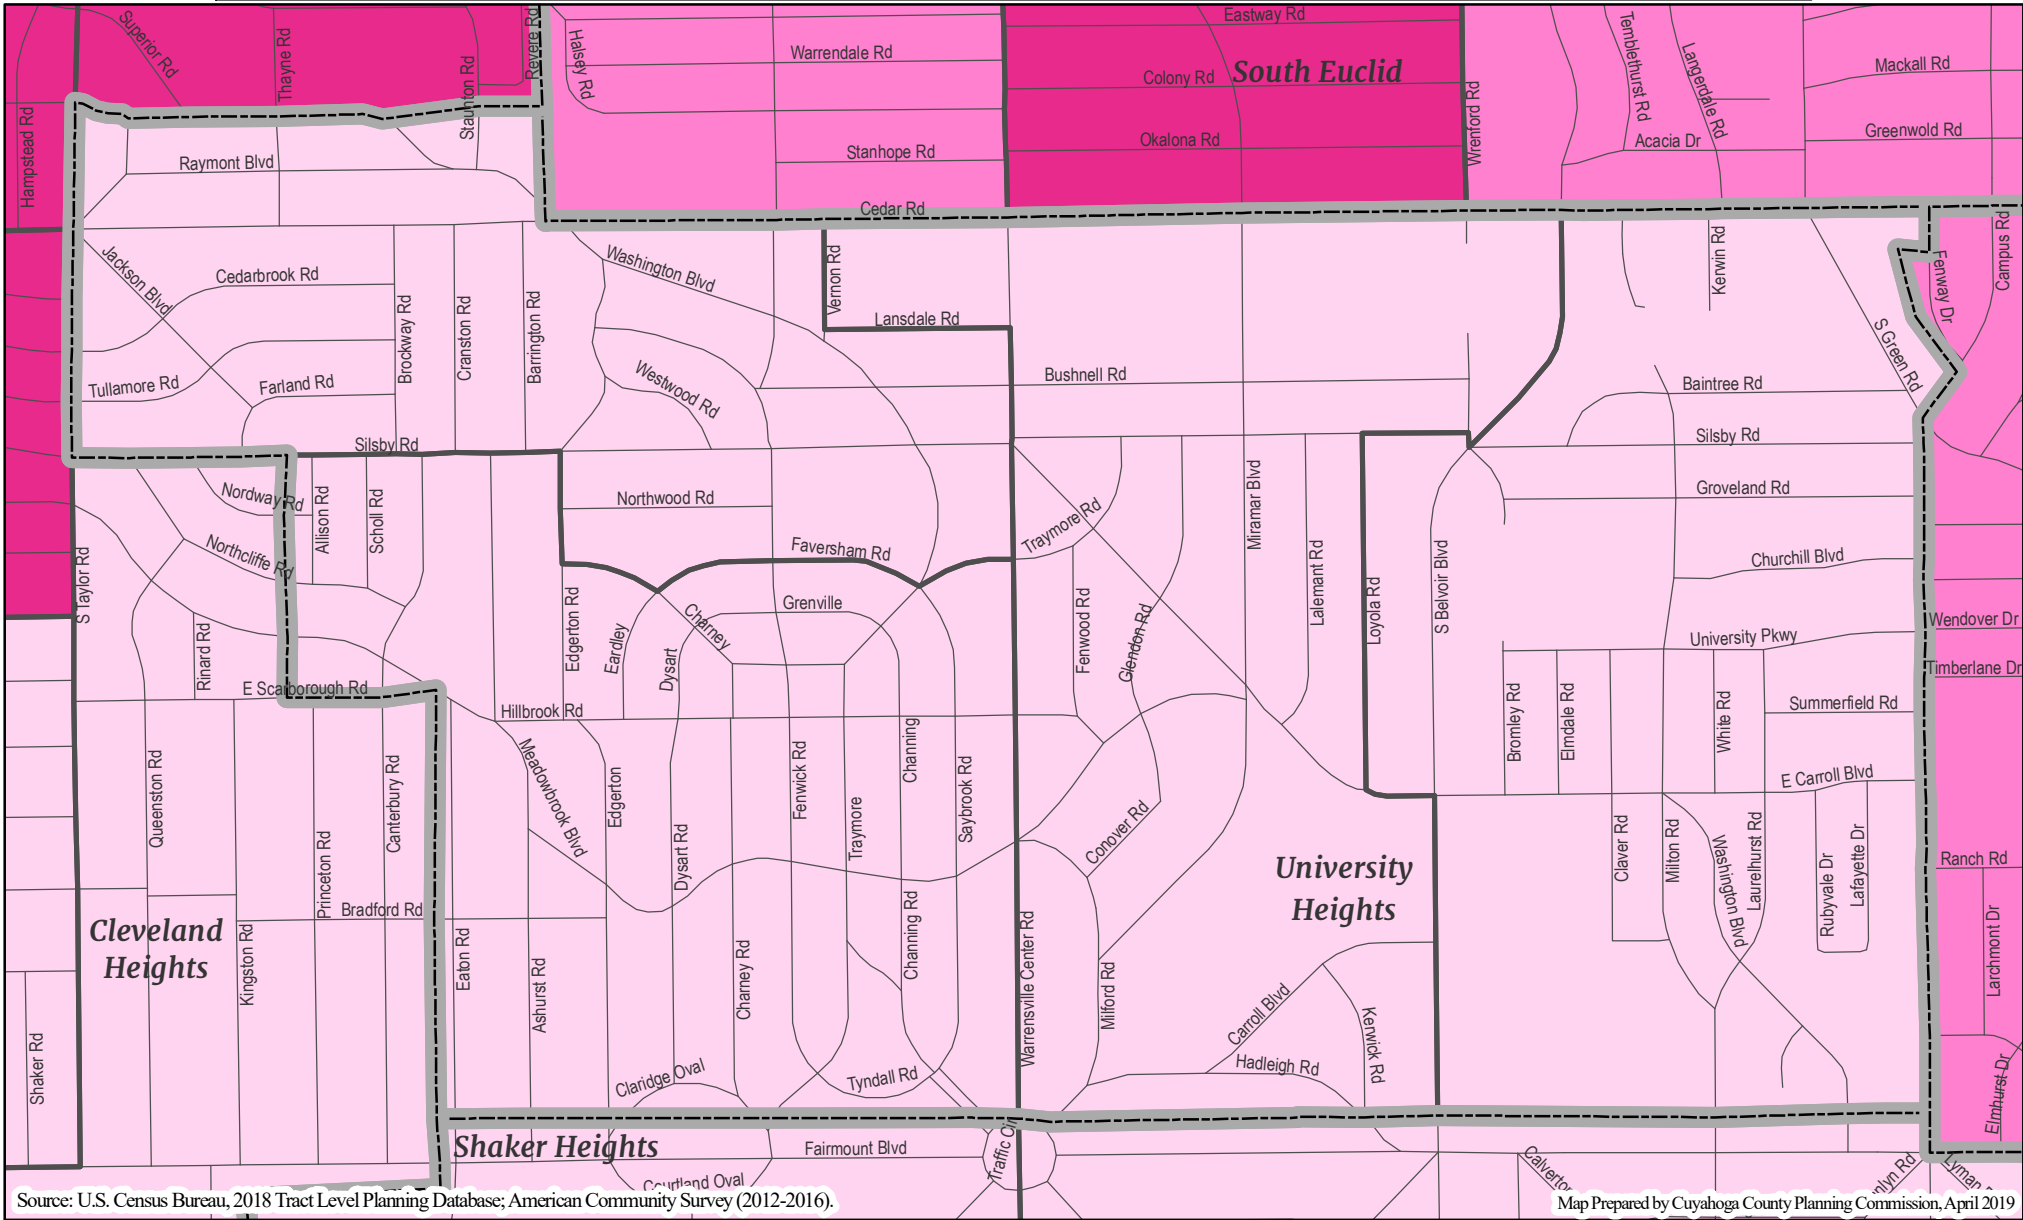

Source: U.S. Census Bureau, 2018 Tract Level Planning Database; American Community Survey (2012-2016).

Map Prepared by Cuyahoga County Planning Commission, April 2019

2020 Census Complete Count - Cuyahoga County

City of University Heights, Ohio

For more outreach maps visit: <http://www.countyplanning.us/2020census/>

Percent Population Age 5 and Under ■ 23% - 12.1% ■ 12% - 8.1% ■ 8% - 4.1% ■ 4% - 0.1%

2020 Census Complete Count - Cuyahoga County City of University Heights, Ohio

For more outreach maps visit: <http://www.countyplanning.us/2020census/>

Percent Female Head of Household ■ 75% - 25.1% ■ 25% - 15.1% ■ 15% - 10.1% ■ 10% - 0%

Source: U.S. Census Bureau, 2018 Tract Level Planning Database; American Community Survey (2012-2016).

Map Prepared by Cuyahoga County Planning Commission, April 2019

2020 Census Complete Count - Cuyahoga County

City of University Heights, Ohio

For more outreach maps visit: <http://www.countyplanning.us/2020census/>