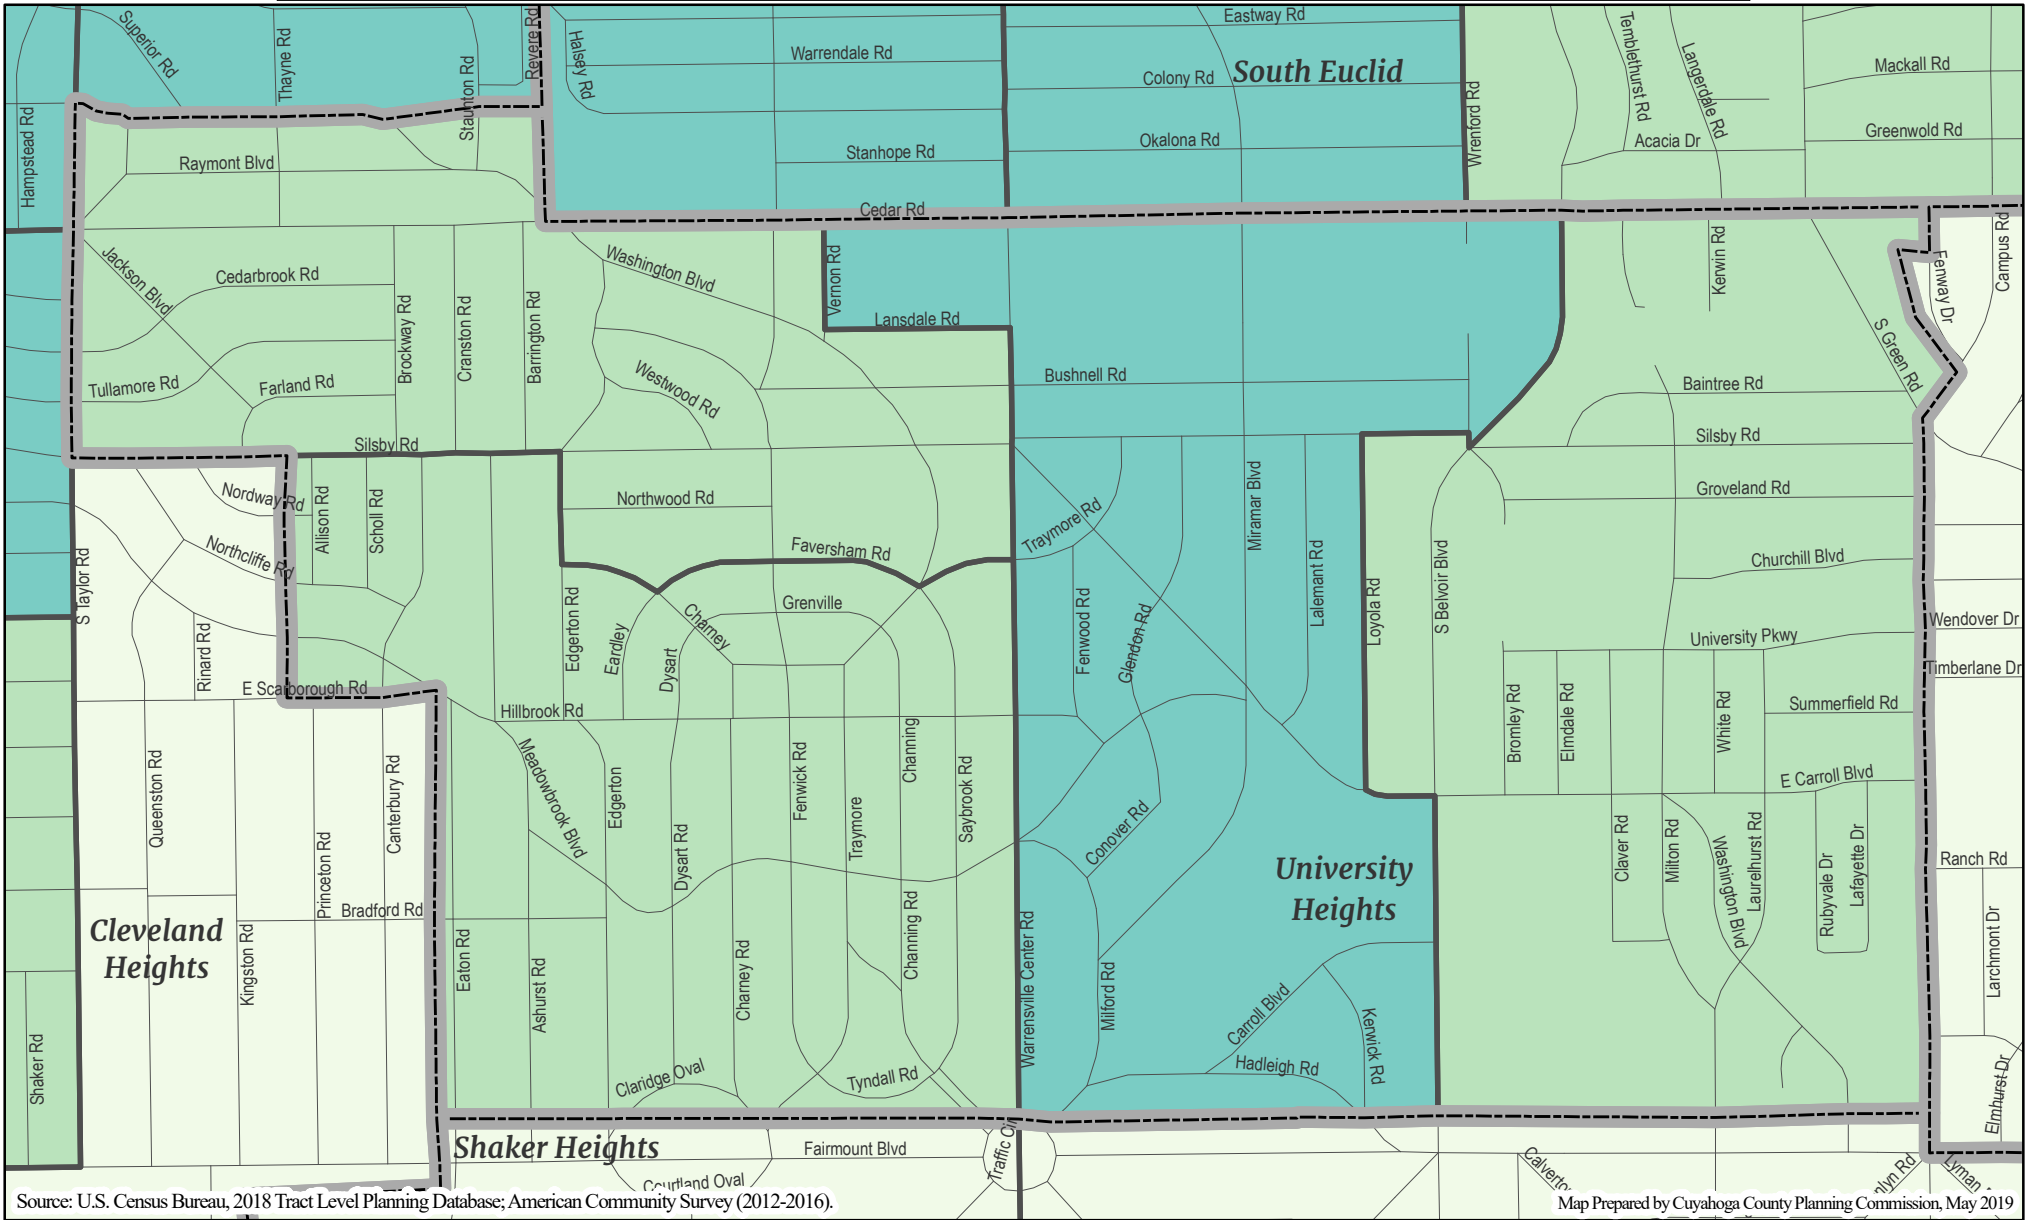

Low Response Score ■ 30.1 - 42.5 ■ 25.1 - 30.0 ■ 20.1 - 25.0 ■ 15.1 - 20.0 ■ 5.7 - 15.0

Source: U.S. Census Bureau, 2018 Tract Level Planning Database; American Community Survey (2012-2016).

Map Prepared by Cuyahoga County Planning Commission, May 2019

2020 Census Complete Count - Cuyahoga County

City of University Heights, Ohio

For more outreach maps visit: <http://www.countyplanning.us/2020census/>

Percent Renter Households ■ 100% - 75.1% ■ 75% - 50.1% ■ 50% - 25.1% ■ 25% - 0%

Source: U.S. Census Bureau, 2018 Tract Level Planning Database; American Community Survey (2012-2016).

Map Prepared by Cuyahoga County Planning Commission, April 2019

2020 Census Complete Count - Cuyahoga County

Percent African-American ■ 100% - 75.1% ■ 75% - 50.1% ■ 50% - 25.1% ■ 25% - 0%

Source: U.S. Census Bureau, 2018 Tract Level Planning Database; American Community Survey (2012-2016).

Map Prepared by Cuyahoga County Planning Commission, April 2019