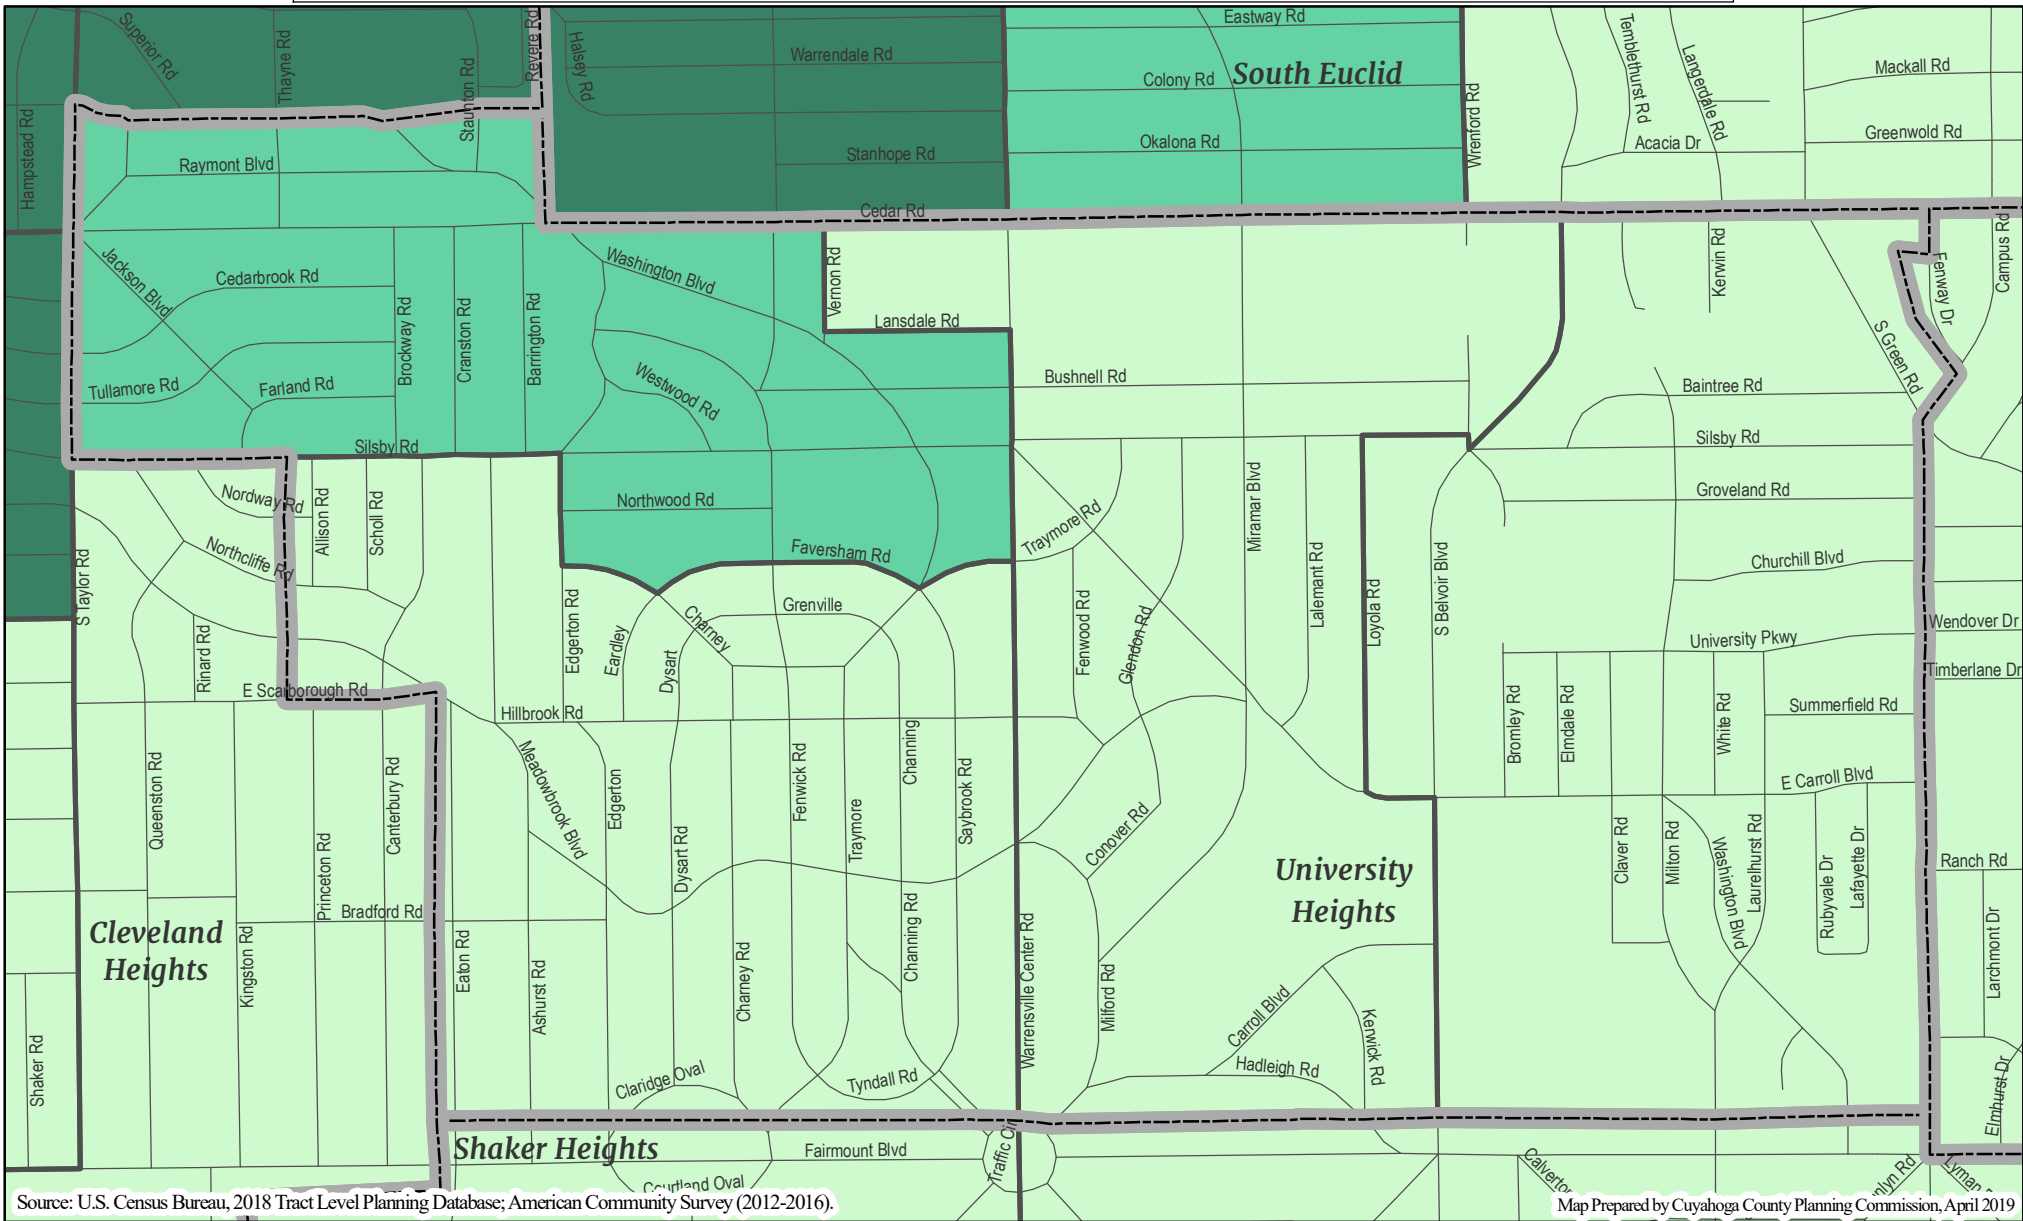

For more outreach maps visit: <http://www.countyplanning.us/2020census/>

Percent Female Head of Household ■ 75% - 25.1% ■ 25% - 15.1% ■ 15% - 10.1% ■ 10% - 0%

Source: U.S. Census Bureau, 2018 Tract Level Planning Database; American Community Survey (2012-2016).

Map Prepared by Cuyahoga County Planning Commission, April 2019

2020 Census Complete Count - Cuyahoga County

City of University Heights, Ohio

For more outreach maps visit: <http://www.countyplanning.us/2020census/>

Percent African-American ■ 100% - 75.1% ■ 75% - 50.1% ■ 50% - 25.1% ■ 25% - 0%

Source: U.S. Census Bureau, 2018 Tract Level Planning Database; American Community Survey (2012-2016).

Map Prepared by Cuyahoga County Planning Commission, April 2019