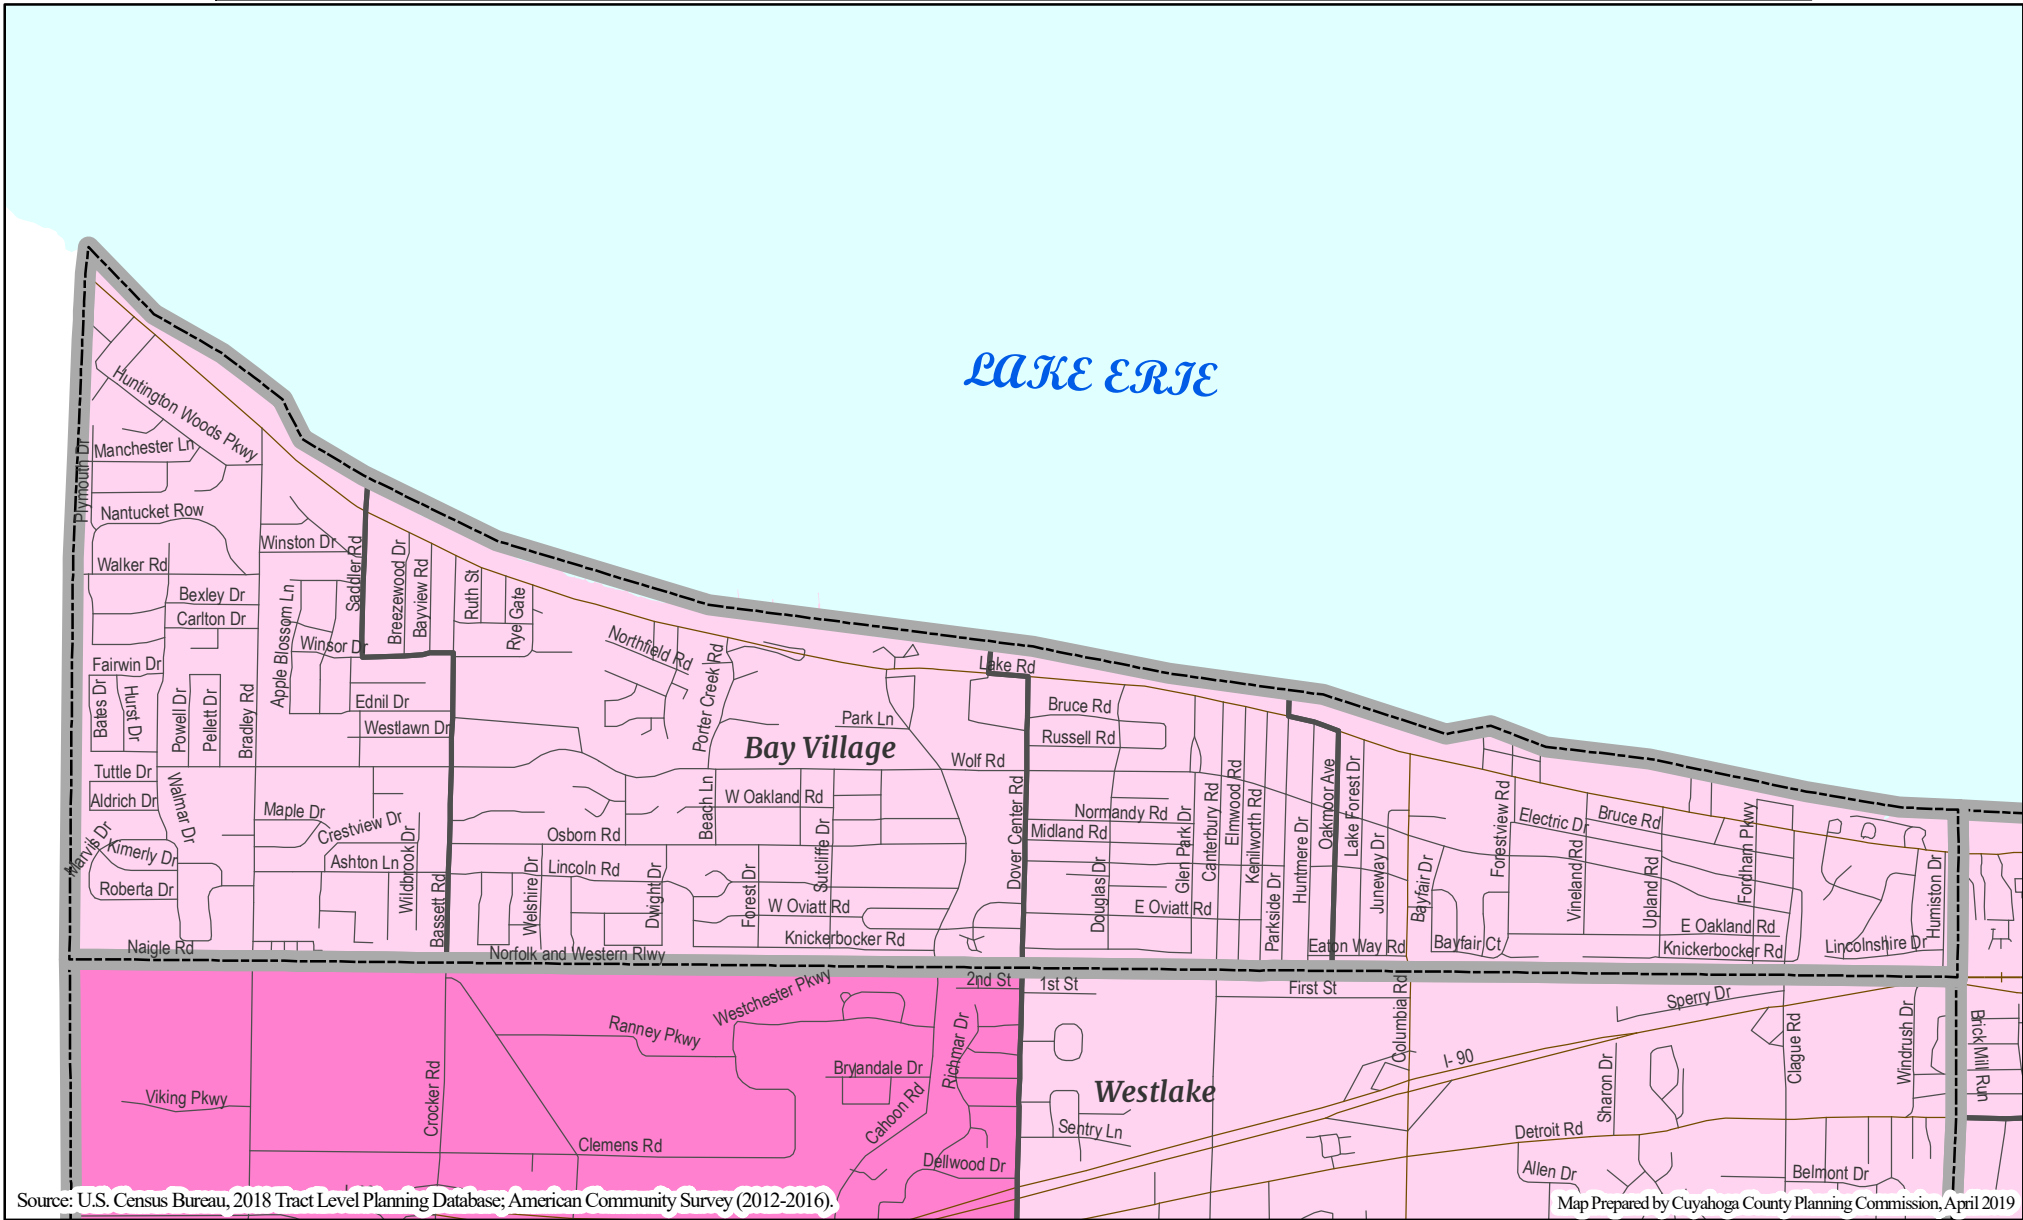

City of Bay Village, Ohio

0 1,100 2,200 Feet

For more outreach maps visit: <http://www.countyplanning.us/2020census/>

Percent Female Head of Household ■ 75% - 25.1% ■ 25% - 15.1% ■ 15% - 10.1% ■ 10% - 0%