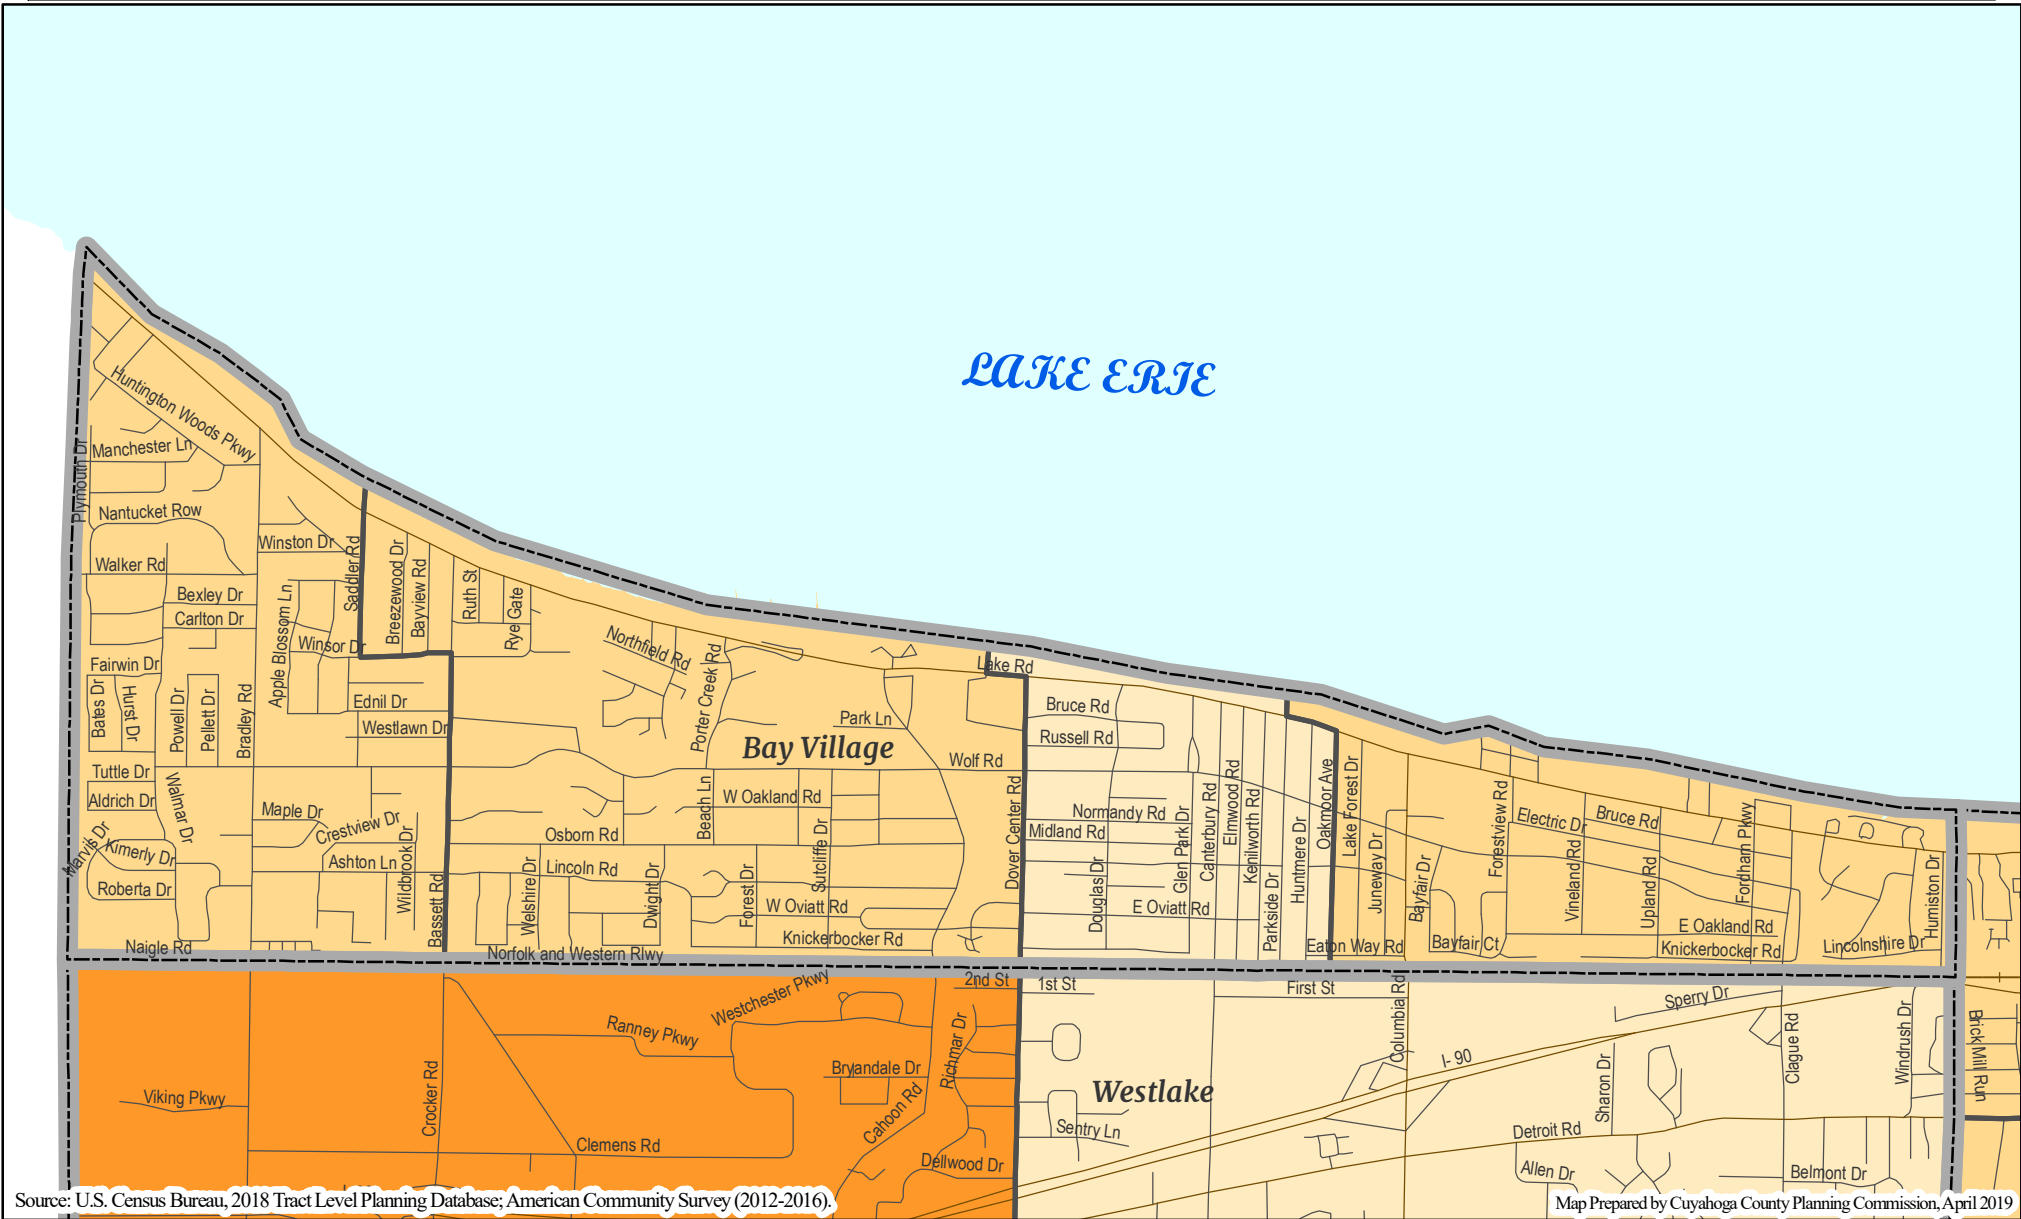

Percent Population With Different Housing Unit One Year Ago ■ 67.3% - 20.1% ■ 20% - 15.1% ■ 15% - 10.1% ■ 10% - 2.2%

2020 Census Complete Count - Cuyahoga County

City of Bay Village, Ohio

0 1,100 2,200 Feet

For more outreach maps visit: <http://www.countyplanning.us/2020census/>