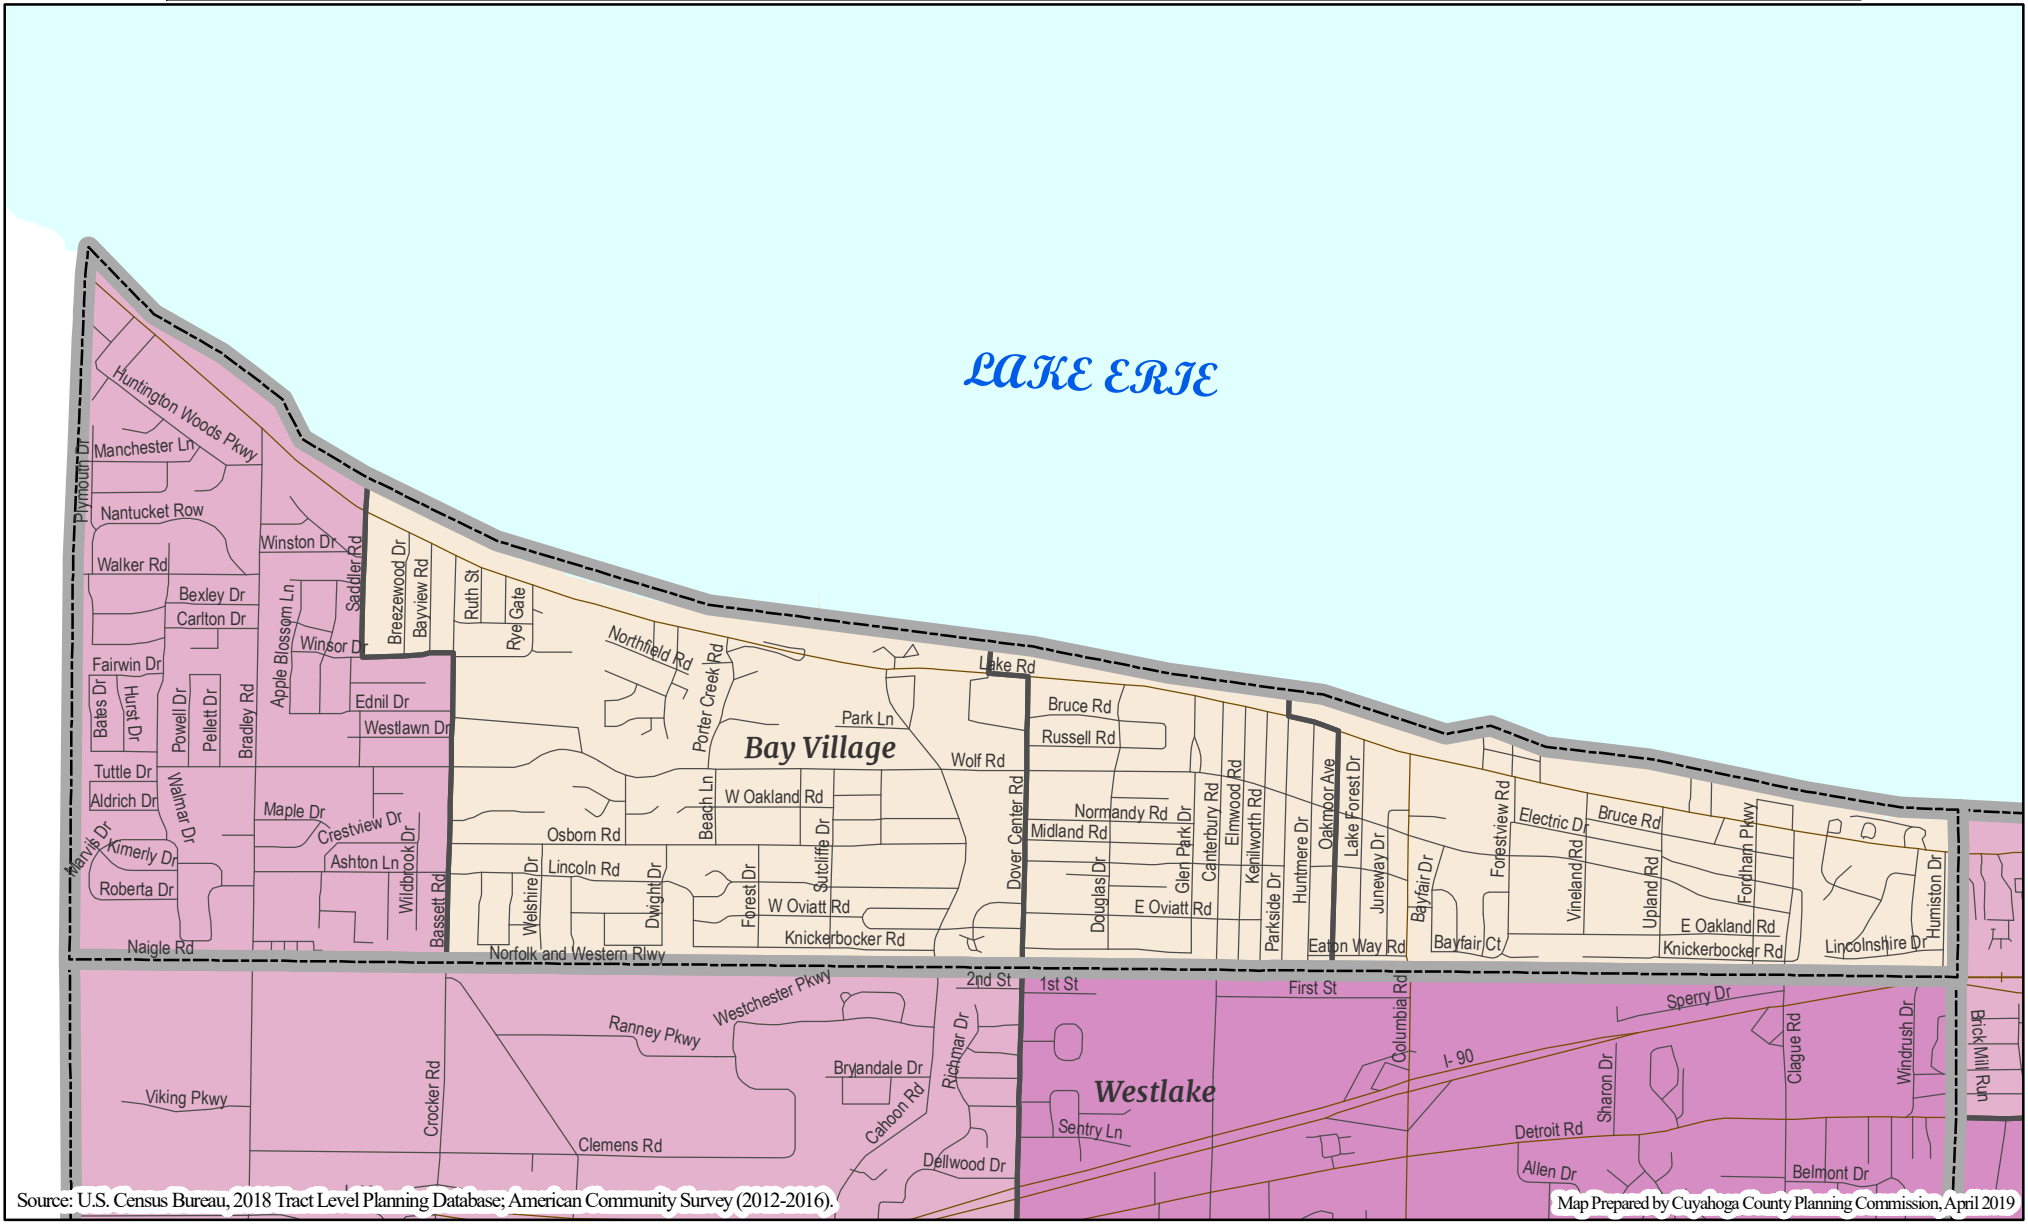

Percent Other Language Spoken At Home 44.6% - 25.1% 25% - 10.1% 10% - 5.1% 5% - 0%

Source: U.S. Census Bureau, 2018 Tract Level Planning Database; American Community Survey (2012-2016).

Map Prepared by Cuyahoga County Planning Commission, April 2019

2020 Census Complete Count - Cuyahoga County

City of Bay Village, Ohio

For more outreach maps visit: <http://www.countyplanning.us/2020census/>