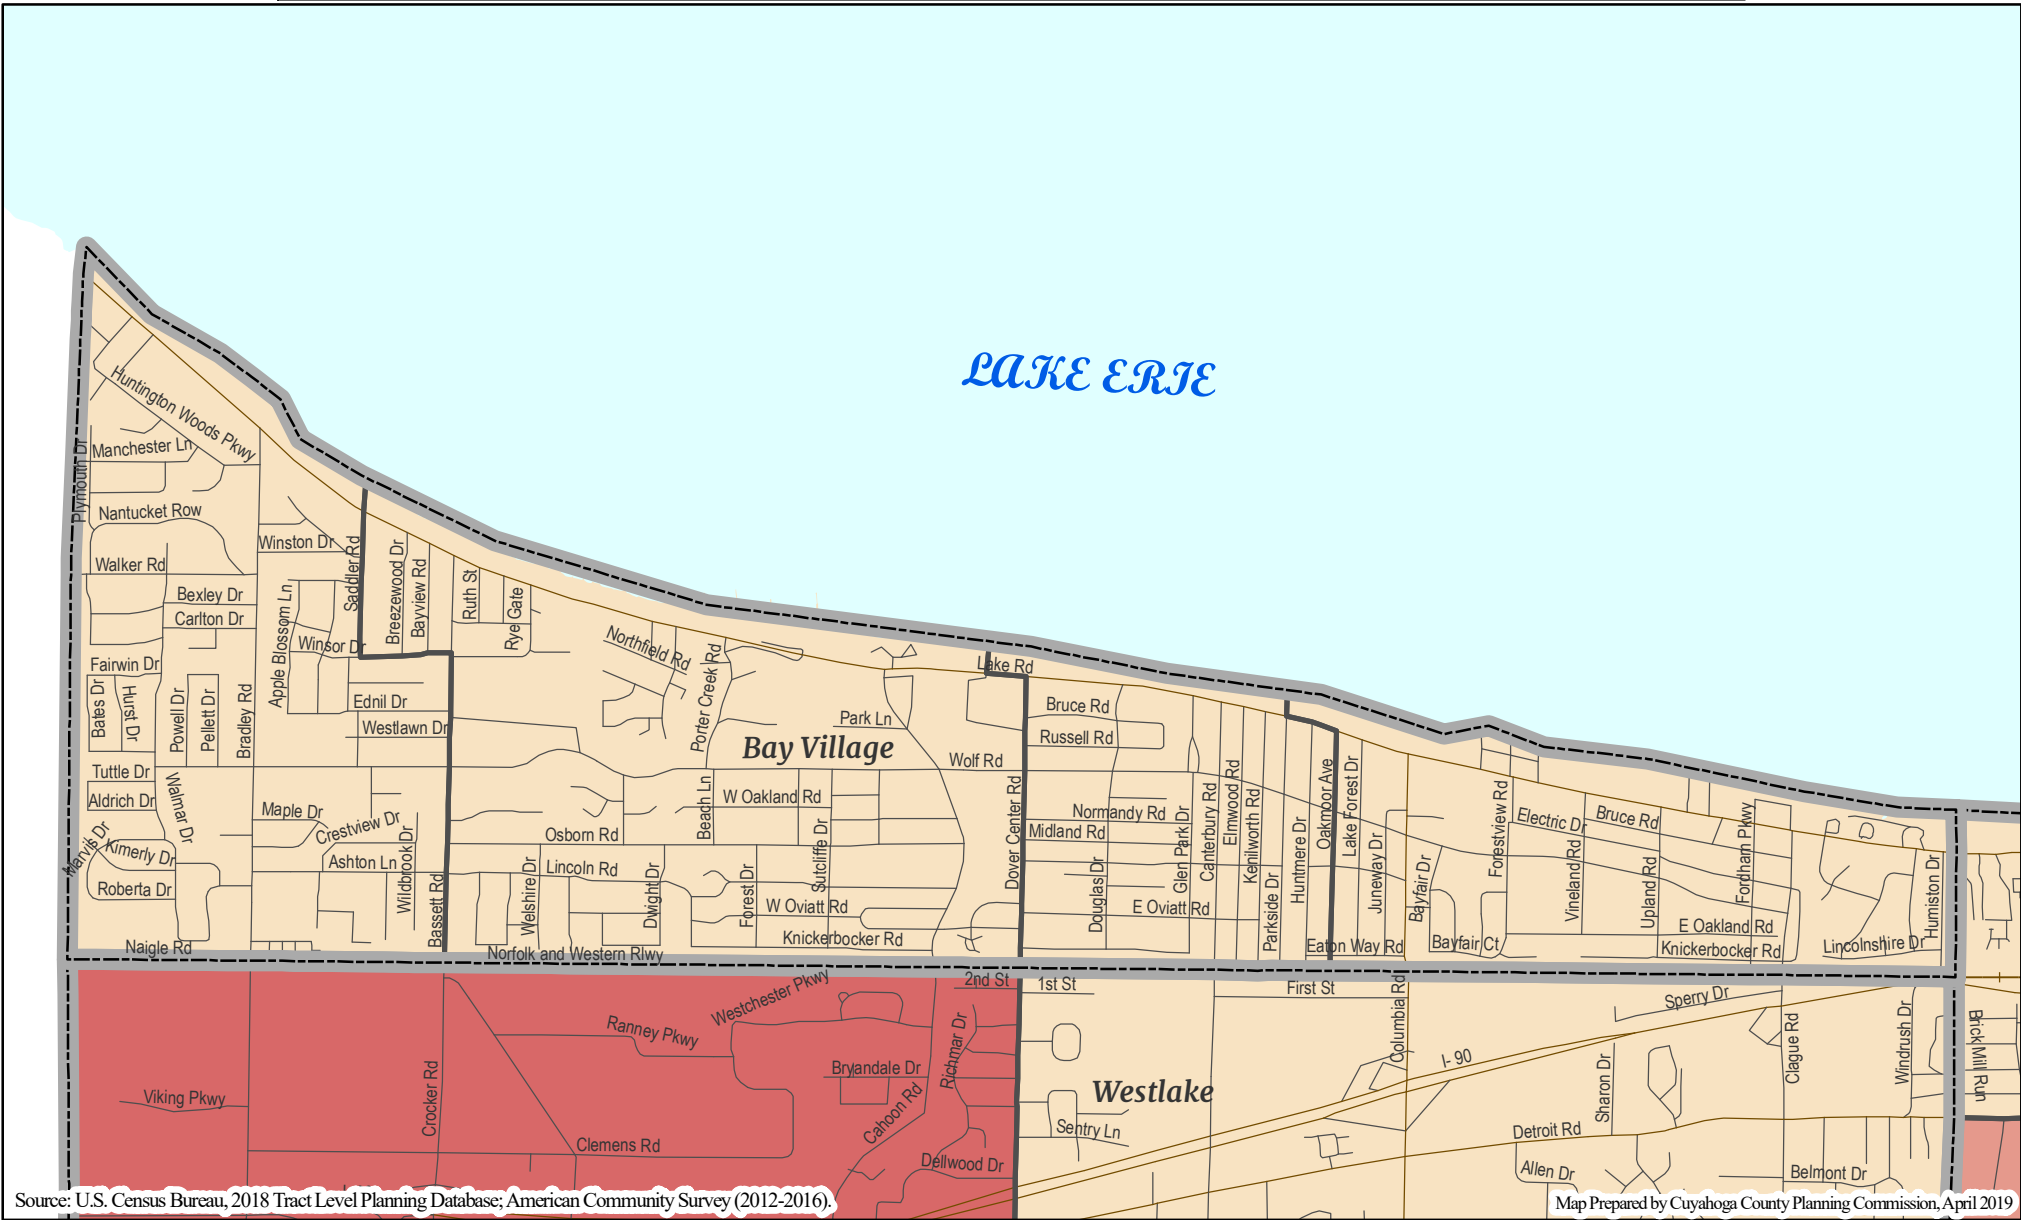

Low Response Score ■ 30.1 - 42.5 ■ 25.1 - 30.0 ■ 20.1 - 25.0 ■ 15.1 - 20.0 ■ 5.7 - 15.0

Source: U.S. Census Bureau, 2018 Tract Level Planning Database; American Community Survey (2012-2016).

Map Prepared by Cuyahoga County Planning Commission, May 2019

2020 Census Complete Count - Cuyahoga County City of Bay Village, Ohio

For more outreach maps visit: <http://www.countyplanning.us/2020census/>

Percent Renter Households ■ 100% - 75.1% ■ 75% - 50.1% ■ 50% - 25.1% ■ 25% - 0%

Source: U.S. Census Bureau, 2018 Tract Level Planning Database; American Community Survey (2012-2016).

Map Prepared by Cuyahoga County Planning Commission, April 2019

2020 Census Complete Count - Cuyahoga County

Map Prepared by Cuyahoga County Planning Commission, April 2019

2020 Census Complete Count - Cuyahoga County

City of Bay Village, Ohio

For more outreach maps visit: <http://www.countyplanning.us/2020census/>